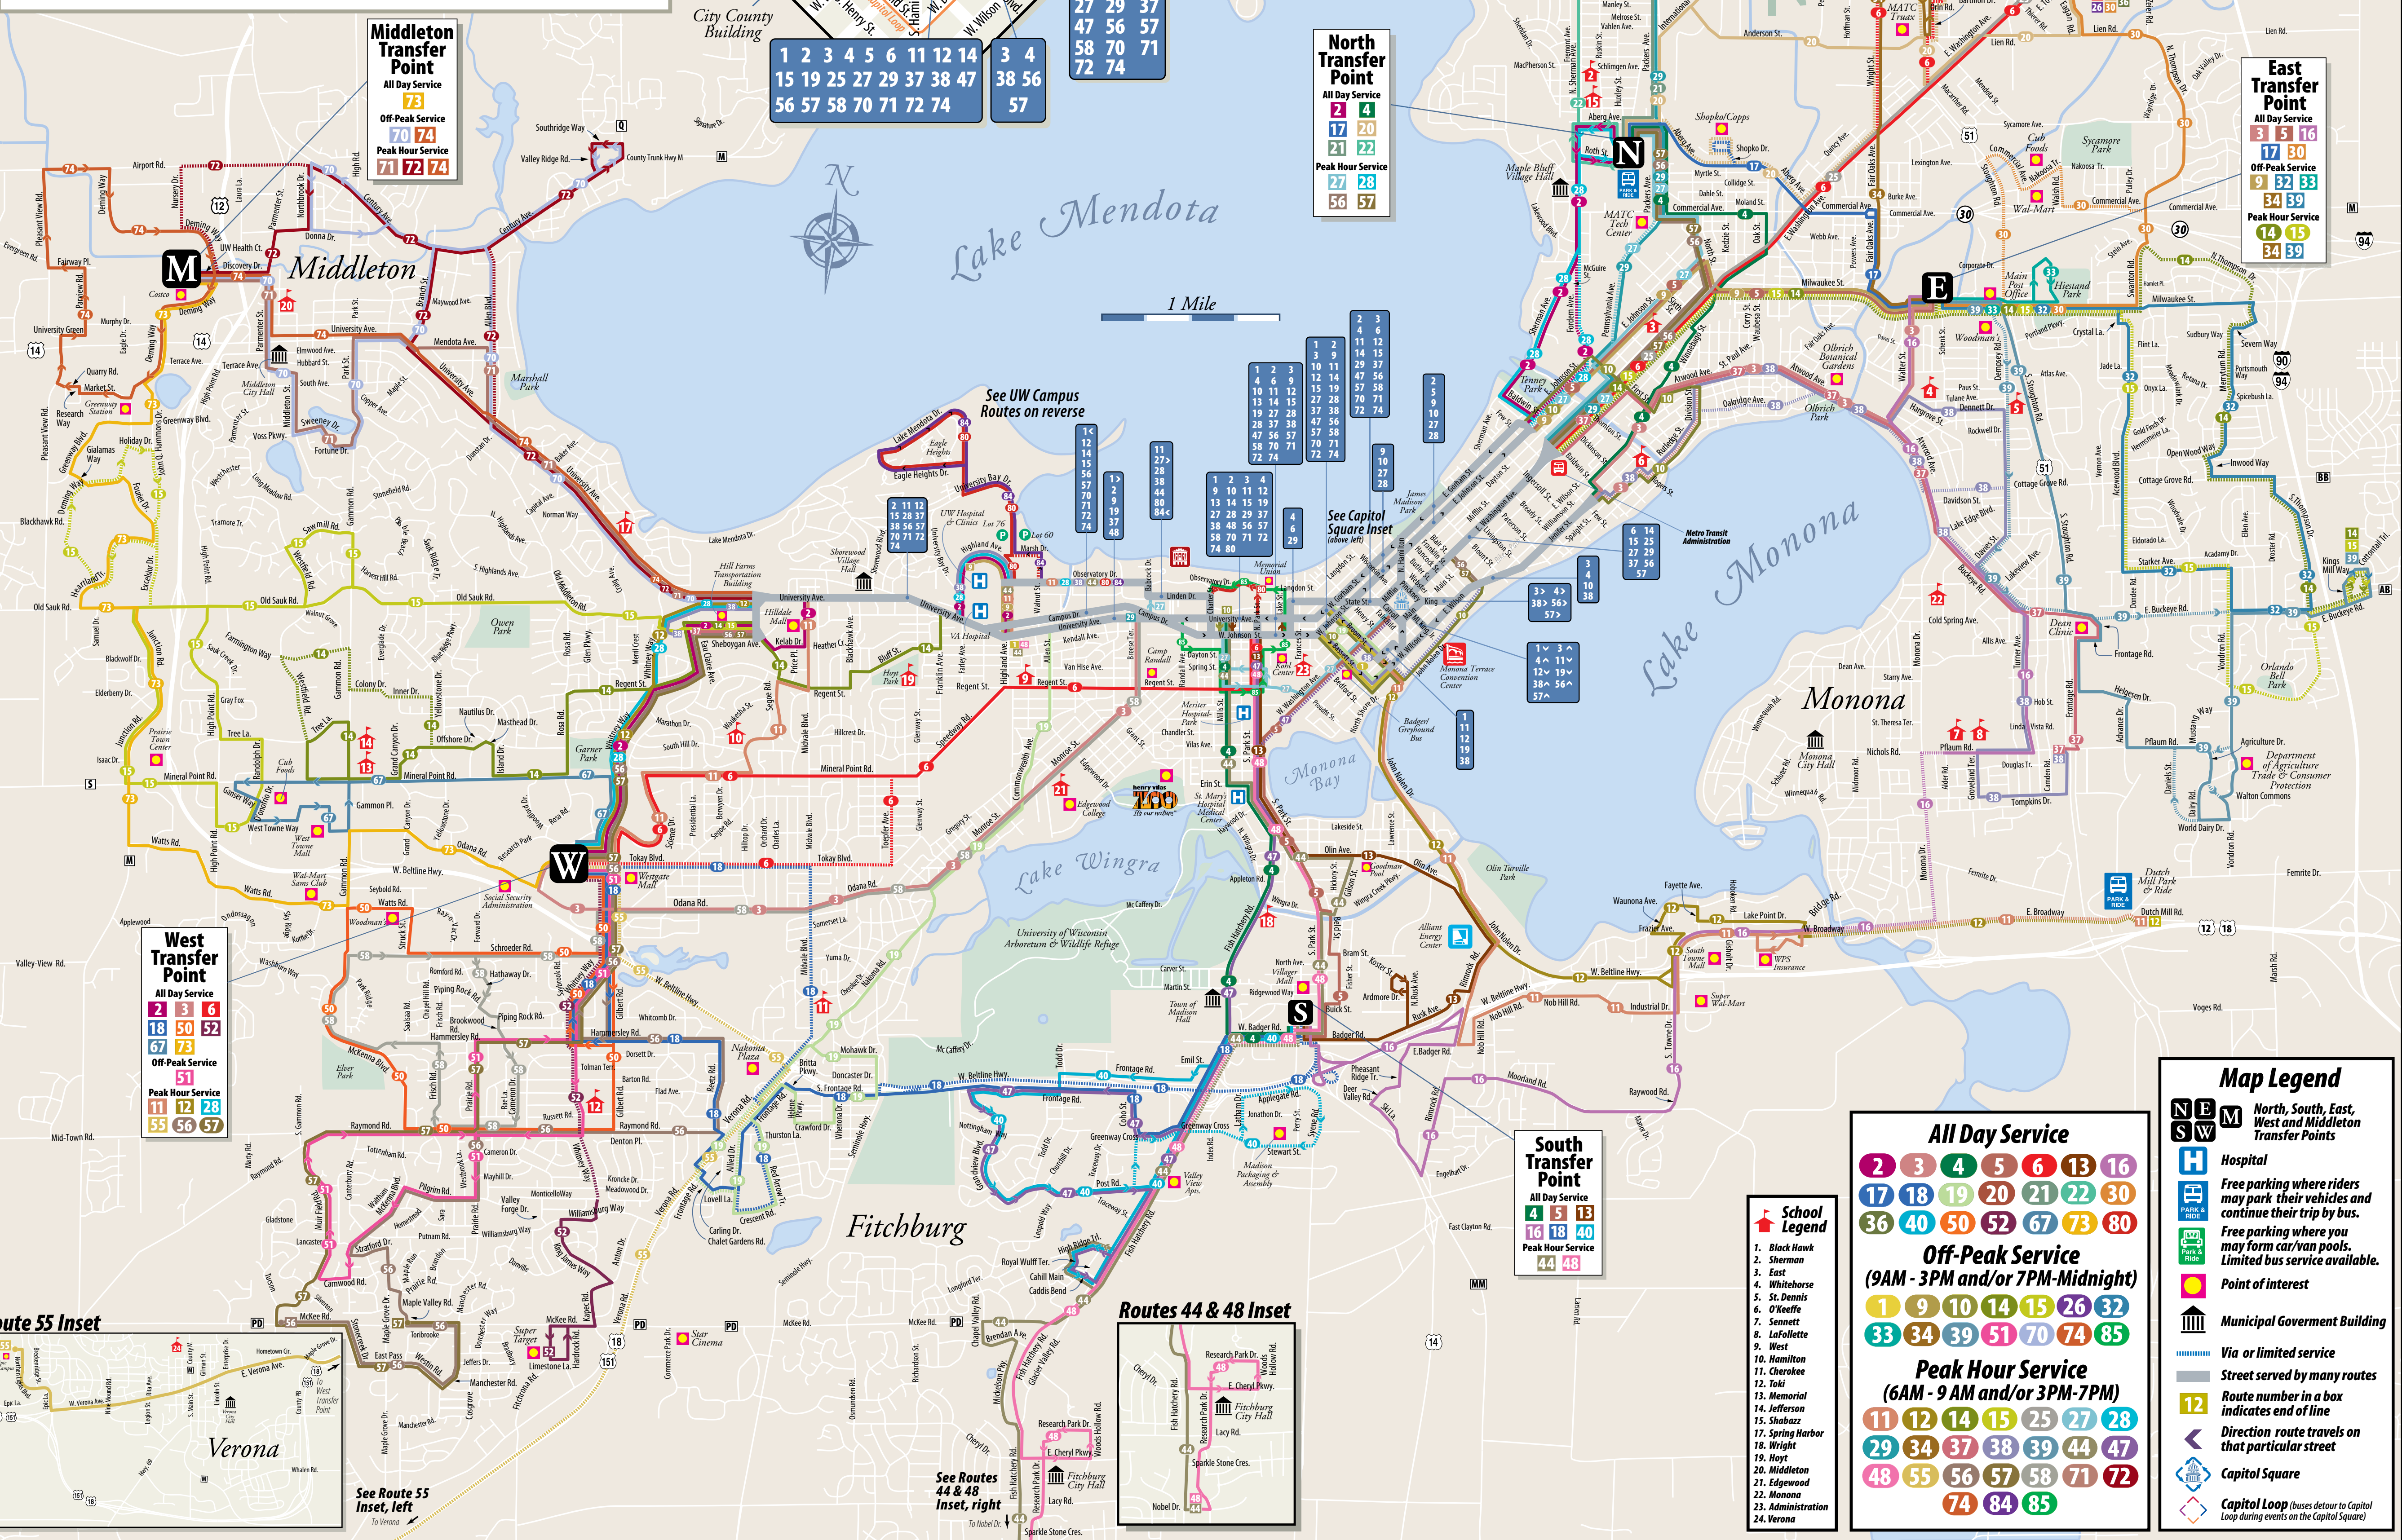

Weekday Service

Welcome Aboard!

Metro's Transfer Point System provides connections in all directions at the North, South, East, West and Middleton Transfer Points for convenient service to many destinations throughout the Madison area.

Be sure to look at both the Weekday and Supplemental School Day Service maps for weekday travel, and the Weekend and Holiday map for travel on those days. Locate the route(s) closest to your origin and destination point. Now that you've determined which route(s) you need, refer to the appropriate schedule(s) in the Ride Guide.

For Information Call Customer Service Center
• Weekdays: 6:15 AM–6 PM • Saturdays: 8 AM–4:30 PM
• Sundays & Holidays: 11:30 PM–4:30 PM
608-266-4466 • TTY/Textnet 1-866-704-2316 • mymetrobus.com

Capitol Square & Capitol Loop Detour Inset

Bus Stops for Weekday Base Service

1	2	3	4	5	6
11	12	14	15	19	25
27	29	37	47	56	57
58	70	71	72	74	

North Transfer Point

2	4
17	20
21	22
27	28
56	57

East Transfer Point

3	5	16
17	30	
31	32	33
34	39	
14	15	
34	39	

West Transfer Point

2	3	6
18	50	52
67	73	
51		
55	56	57

Middleton Transfer Point

73		
70	74	
71	72	74

South Transfer Point

4	5	13
16	18	40
44	48	

Map Legend

- **N S E W** North, South, East, West and Middleton Transfer Points
- **H** Hospital
- **P** Free parking where riders may park their vehicles and continue their trip by bus.
- **V** Free parking where you may form car/van pools. Limited bus service available.
- **●** Point of interest
- **M** Municipal Government Building
- **---** Via or limited service
- **---** Street served by many routes
- **12** Route number in a box indicates end of line
- **←** Direction route travels on that particular street
- **Ⓜ** Capitol Square
- **Ⓜ** Capitol Loop (buses detour to Capitol Loop during events on the Capitol Square)

All Day Service

2	3	4	5	6	13	16
17	18	19	20	21	22	30
36	40	50	52	67	73	80

Off-Peak Service (9AM - 3PM and/or 7PM-Midnight)

1	9	10	14	15	26	32
33	34	39	51	70	74	85

Peak Hour Service (6AM - 9 AM and/or 3PM-7PM)

11	12	14	15	25	27	28
29	34	37	38	39	44	47
48	55	56	57	58	71	72
74	84	85				

Route 55 Inset

Routes 44 & 48 Inset

Stay Informed!
Get personalized text & e-mail alerts.
Sign up at mymetrobus.com

Metro Customer Service Center
• Weekdays: 6:15 AM–6:00 PM
• Saturdays: 8:00 AM–4:30 PM
• Sundays & Holidays: 11:30 AM–4:30 PM

Metro Transit Tracker
Real-time bus arrivals for every stop.
mymetrobus.com